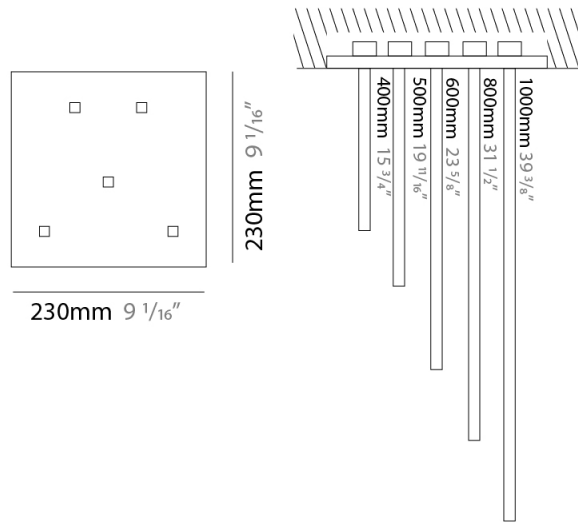

SPILLO 5 ROD RECESSED

D46017- _____ - _____
base number   Color   Finish
                                         Temperature   Options

1. To build a product code in our configurator select the specify button on the base model # product page
2. To build a manual product code on this datasheet choose from the options listed below in blue font and add the suffix to the base model #

GENERAL

Series: Spillo
Subseries: Spillo 5 Rod
Partner: Icone
Division: Design
Installation: Recessed
Product Type: Ceiling Recessed
Mounting Location: Ceiling
Light Distribution: Adjustable

PHYSICAL

Shape: Abstract
Width (mm): 50
Width (in): 1 ¹⁵/₁₆
Height (mm): 1000
Height (in): 39 ³/₈
Fixture Finish: WHI / BLK / CHR / BGD
Fixture Material: Brass

ELECTRICAL

Lamp Type: LED
Total Output Wattage (W): 45.72
Dimming: 0-10V Dimming
Driver Included: No
Driver Location: Remote
Driver Type: Constant Voltage - 120 / 277Vac
Driver Class: Class 2
Input Voltage (V): 120 - 277
Output Voltage (V): 12
Upon Request: (Not included, see components) 0-10Vdc dimming / 277Vac

LED

Color Temperature (°K): 2700 / 3000
Nominal Lumen (lm): 3850
CRI: >90 CRI
Lamp Life (hrs): 50000

OPTICAL

Adjustability: Tilt 120°

RATINGS AND CERTIFICATIONS

Certified By: Certified for North American Standards
IP rating: IP20