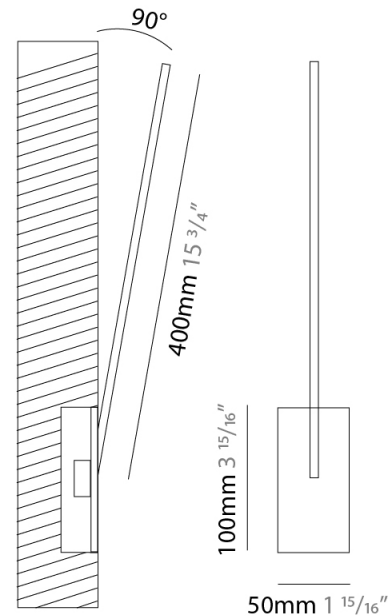

SPILLO 1 ROD RECESSED

D46014- _____ - _____
base number   Color   Finish
                         Temperature   Options

1. To build a product code in our configurator select the specify button on the base model # product page
2. To build a manual product code on this datasheet choose from the options listed below in blue font and add the suffix to the base model #

GENERAL

Series: Spillo
Subseries: Spillo 1 Rod
Partner: Icone
Division: Design
Installation: Recessed
Product Type: Ceiling Recessed
Mounting Location: Ceiling
Light Distribution: Adjustable

PHYSICAL

Shape: Rectangle
Width (mm): 50
Width (in): 1 ¹⁵/₁₆"
Height (mm): 400
Height (in): 15 ³/₄"
Fixture Finish: WHI / BLK / CHR / BGD
Fixture Material: Brass

ELECTRICAL

Lamp Type: LED
Total Output Wattage (W): 4.8
Dimming: 0-10V Dimming
Driver Included: No
Driver Location: Remote
Driver Type: Constant Voltage - 120Vac
Driver Class: Class 2
Input Voltage (V): 120
Output Voltage (V): 12
Upon Request: (Not included, see components) 0-10Vdc dimming / 277Vac

LED

Color Temperature (°K): 2700 / 3000
Nominal Lumen (lm): 440
CRI: >90 CRI
Lamp Life (hrs): 50000

OPTICAL

Adjustability: Tilt 120°

RATINGS AND CERTIFICATIONS

Certified By: Certified for North American Standards
IP rating: IP20