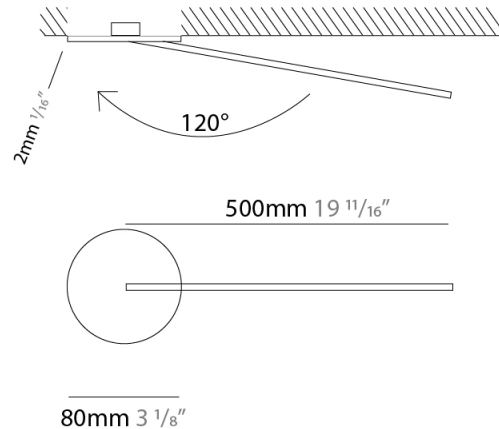

SPILLO 1 ROD RECESSED

D46023- _____ - _____
base number   Color   Finish
                                         Temperature   Options

1. To build a product code in our configurator select the specify button on the base model # product page
2. To build a manual product code on this datasheet choose from the options listed below in blue font and add the suffix to the base model #

GENERAL

Series: Spillo
Subseries: Spillo 1 Rod
Partner: Icone
Division: Design
Installation: Recessed
Product Type: Ceiling Recessed
Mounting Location: Ceiling
Light Distribution: Adjustable

PHYSICAL

Shape: Rectangle
Width (mm): 50
Width (in): 1 ¹⁵/₁₆
Height (mm): 500
Height (in): 19 ¹¹/₁₆
Fixture Finish: WHI / BLK / CHR / BGD
Fixture Material: Brass

ELECTRICAL

Lamp Type: LED
Total Output Wattage (W): 6.6
Dimming: 0-10V Dimming
Driver Included: No
Driver Location: Remote
Driver Type: Constant Voltage - 120Vac
Driver Class: Class 2
Input Voltage (V): 120
Output Voltage (V): 12
Upon Request: (Not included, see components) 0-10Vdc dimming / 277Vac

LED

Color Temperature (°K): 2700 / 3000
Nominal Lumen (lm): 550
CRI: >90 CRI
Lamp Life (hrs): 50000

OPTICAL

Adjustability: Tilt 120°

RATINGS AND CERTIFICATIONS

Certified By: Certified for North American Standards
IP rating: IP20