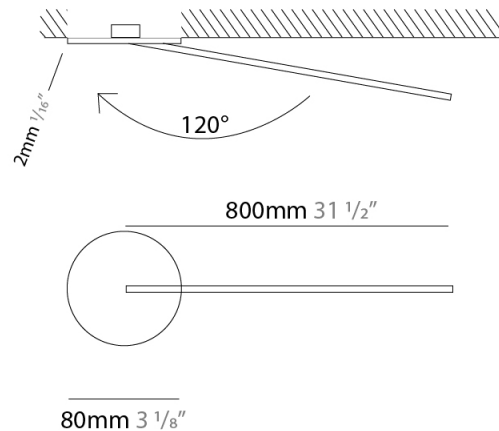

SPILLO 1 ROD RECESSED

D46025- _____ - _____
base number   Color   Finish
                         Temperature   Options

1. To build a product code in our configurator select the specify button on the base model # product page
2. To build a manual product code on this datasheet choose from the options listed below in blue font and add the suffix to the base model #

GENERAL

Series: Spillo
Subseries: Spillo 1 Rod
Partner: Icone
Division: Design
Installation: Recessed
Product Type: Ceiling Recessed
Mounting Location: Ceiling
Light Distribution: Adjustable

PHYSICAL

Shape: Rectangle
Width (mm): 50
Width (in): $1 \frac{15}{16}$
Height (mm): 800
Height (in): $31 \frac{1}{2}$
Fixture Finish: WHI / BLK / CHR / BGD
Fixture Material: Brass

ELECTRICAL

Lamp Type: LED
Total Output Wattage (W): 10.56
Dimming: 0-10V Dimming
Driver Included: No
Driver Location: Remote
Driver Type: Constant Voltage - 120Vac
Driver Class: Class 2
Input Voltage (V): 120
Output Voltage (V): 12
Upon Request: (Not included, see components) 0-10Vdc dimming / 277Vac

LED

Color Temperature (°K): 2700 / 3000
Nominal Lumen (lm): 880
CRI: >90 CRI
Lamp Life (hrs): 50000

OPTICAL

Adjustability: Tilt 120°

RATINGS AND CERTIFICATIONS

Certified By: Certified for North American Standards
IP rating: IP20