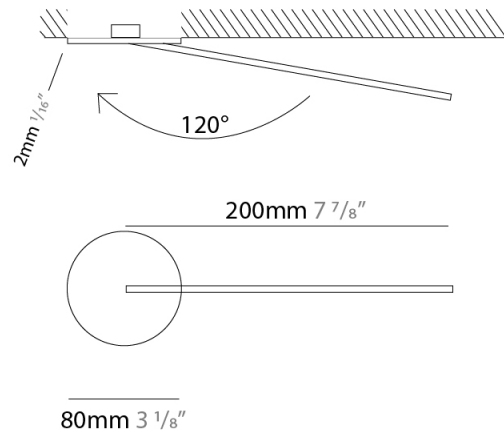

PROJECT
TYPE
SPECIFIER
QUANTITY
DATE

SPILLO 1 ROD RECESSED

D46020- -
base number   Color   Finish
                         Temperature   Options

1. To build a product code in our configurator select the specify button on the base model # product page
2. To build a manual product code on this datasheet choose from the options listed below in blue font and add the suffix to the base model #

GENERAL

Series: Spillo
Subseries: Spillo 1 Rod
Partner: Icone
Division: Design
Installation: Recessed
Product Type: Ceiling Recessed
Mounting Location: Ceiling
Light Distribution: Adjustable

PHYSICAL

Shape: Rectangle
Width (mm): 50
Width (in): $1 \frac{15}{16}$
Height (mm): 200
Height (in): $7 \frac{7}{8}$
Fixture Finish: WHI / BLK / CHR / BGD
Fixture Material: Brass

ELECTRICAL

Lamp Type: LED
Total Output Wattage (W): 2.64
Dimming: 0-10V Dimming
Driver Included: No
Driver Location: Remote
Driver Type: Constant Voltage - 120 / 277Vac
Driver Class: Class 2
Input Voltage (V): 120 - 277
Output Voltage (V): 12
Upon Request: (Not included, see components) 0-10Vdc dimming / 277Vac

LED

Color Temperature (°K): 2700 / 3000
Nominal Lumen (lm): 220
CRI: >90 CRI
Lamp Life (hrs): 50000

OPTICAL

Adjustability: Tilt 120°

RATINGS AND CERTIFICATIONS

Certified By: Certified for North American Standards
IP rating: IP20